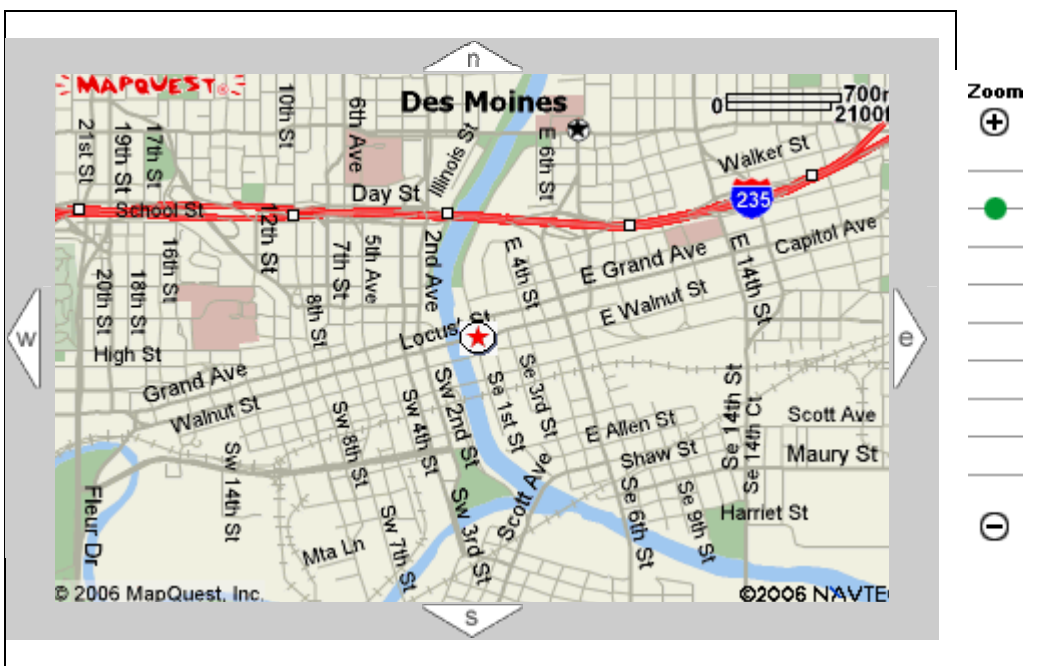

Directions to the Iowa Cubs at Principal Park:

Address: Principal Park , One Line Drive , Des Moines, IA 50309

Principal Park is located south of downtown Des Moines off of Martin Luther King Parkway.

On I-235, take the Third Street exit and go south following the marked signs.

Directions to the Embassy Suites Des Moines - On the River:

Address: 101 East Locust Street, Des Moines, Iowa, USA 50309

Phone: 515-244-1700

From I-35N or I-80E - Take I-235E to the Penn Avenue exit turn left from the exit ramp going south. When you reach Locust Street turn right and continue 6 blocks, Embassy Suites is on the left hand side of the road.

From the Airport - Exiting the airport parking lot turn left onto Fleur Drive, then turn right onto Grand Avenue exit ramp- it will turn into Locust Street. Continue East through downtown Des Moines on Locust Street, cross the bridge to East Locust. Embassy Suites on the River is on the right side of the road.

From I-35 S or I-80W- Take I-235W to the SE 14th Street exit. Turn left off the exit going South for approximately 3 blocks until you reach Grand Avenue. Turn right on Grand Avenue and go west for 13 blocks, turn left on East 2nd and turn right at East Locust. Embassy Suites is on your left hand side and the parking lot is to the right. (There is a parking fee for this lot.)

Local Map with Hotel Marked:

Questions? Contact the Chrysalis Foundation at phone: 515-255-1853.